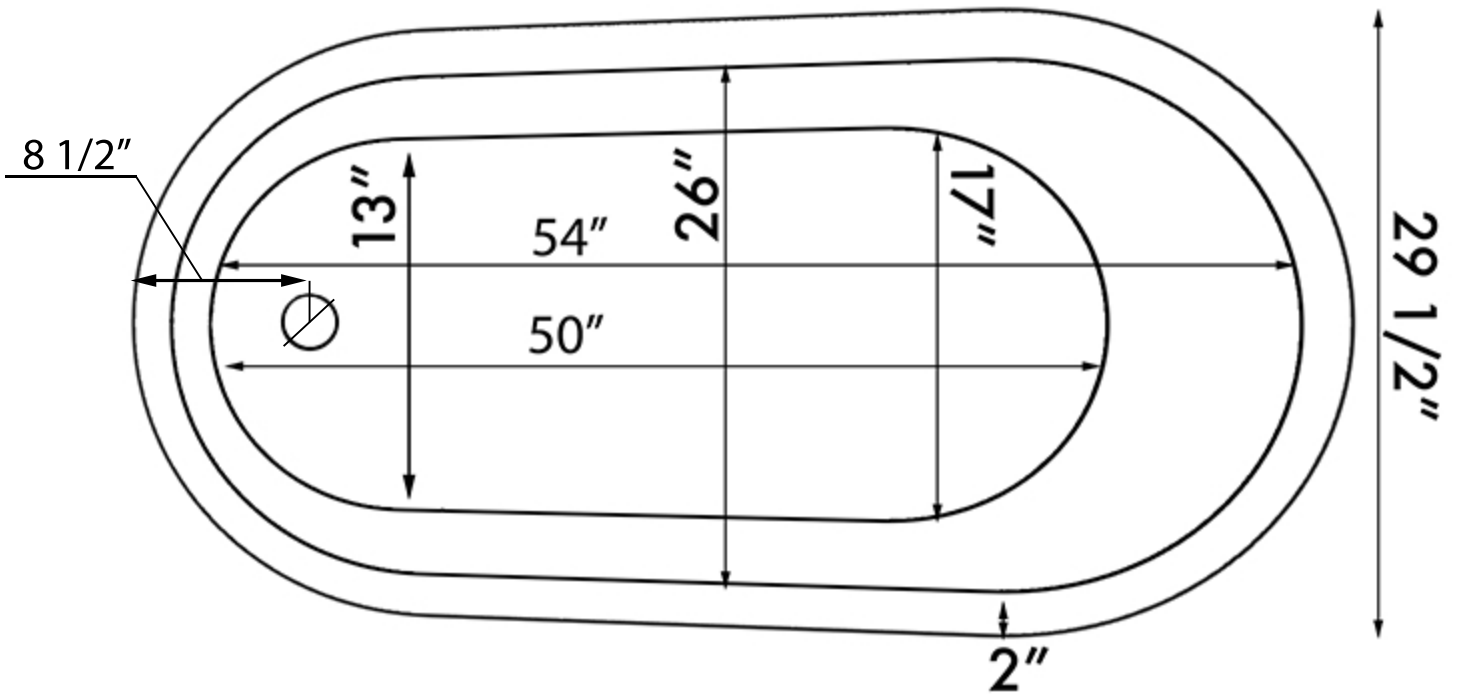

Drain and Overflow 2" Diameter

58" Swedish Slipper Tub SWED58

Customer Service: 866-448-8827

Tolerance +/- 1/4"

Units : Inches